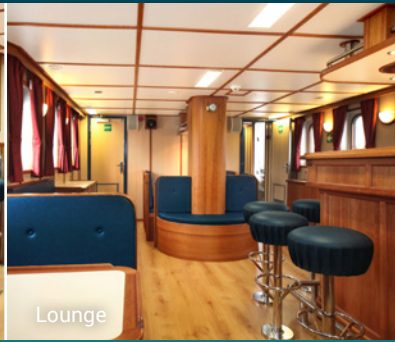

- (1 Triple Private cabin with porthole (with shower and toilet)
- 6 Twin Private Inside cabins (with shower and toilet, no porthole)
- 9 Twin Private cabins (with shower and toilet and porthole)
- The general interior public areas include a spacious restaurant area so that all meals can be taken together as well as separate bar area and reading table area
- There is room to relax, read and socialize

The ship is well suited for expedition cruising among small islands and offers excellent open deck viewing areas, even when under sail. The two inflatable rubber crafts (zodiacs) enable landing and wildlife viewing opportunities in otherwise inaccessible areas.

FACILITIES & DECK PLAN SEE NEXT PAGE

Dining

Bar

Lounge

Twin porthole