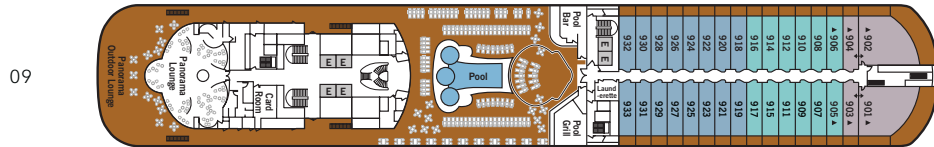

SILVER SPIRIT

SHIP SPECIFICATIONS

Crew	376
Officers	European
Guests	540
Tonnage	36,009
Length	642 FT/198.5 M
Width	86 FT/26.2 M
Speed	19.5 Knots
Passenger Decks	8
Built	2009
Registry	Bahamas

SUITE CATEGORIES

DECK 11

Observation Lounge

DECK 10

Jogging Track
The Grill

DECK 09

Pool
Whirlpools
Pool Bar & Grill
Card Room
Panorama Lounge
Outdoor Lounge

DECK 08

The Connoisseur's Corner
Boutiques
Casino

DECK 04

The Restaurant
Seishin
Le Champagne

OWNER'S SUITE

Available as a one-bedroom configuration or as two bedrooms (as illustrated) by adjoining with a Vista Suite.

ONE BEDROOM: 1,292 SQ. FT./120 M² INCLUDING VERANDA (190 SQ. FT./18 M²)
TWO BEDROOM: 1,668 SQ. FT./150 M² INCLUDING VERANDA (190 SQ. FT./18 M²)