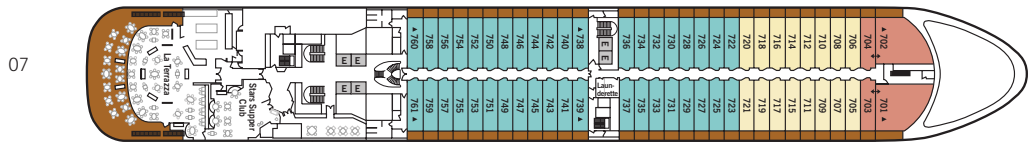

DECK 07

La Terrazza
Stars Supper Club
Library
Internet Café