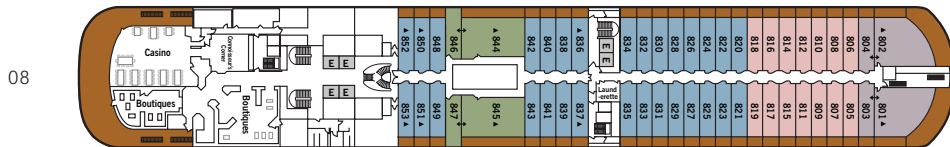

SILVER SPIRIT

SHIP SPECIFICATIONS

Crew	376
Officers	European
Guests	540
Tonnage	36,009
Length	642 FT/198.5 M
Width	86 FT/26.2 M
Speed	19.5 Knots
Passenger Decks	8
Built	2009
Registry	Bahamas

SUITE CATEGORIES

DECK 11

Observation Lounge

DECK 10

Jogging Track
The Grill

DECK 09

Pool
Whirlpools
Pool Bar & Grill
Card Room
Panorama Lounge
Outdoor Lounge

DECK 08

The Connoisseur's Corner
Boutiques
Casino

DECK 04

The Restaurant
Seishin
Le Champagne

OWNER'S SUITE

Available as a one-bedroom configuration or as two bedrooms (as illustrated) by adjoining with a Vista Suite.

ONE BEDROOM: 1,292 SQ. FT./120 M² INCLUDING VERANDA (190 SQ. FT./18 M²)
TWO BEDROOM: 1,668 SQ. FT./150 M² INCLUDING VERANDA (190 SQ. FT./18 M²)